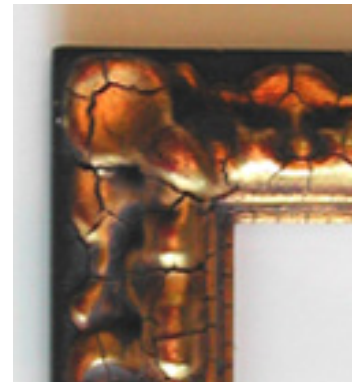

“Concerto” Frames From Larson-Juhl Create Tomorrow’s Heirlooms

Concerto, a new line of frames from Larson-Juhl, is based on designs from five cultures: Italian, Spanish, French, Dutch and American. The frames span styles made popular from the 15th-18th centuries, hand-crafted in Larson-Juhl's century old workshop in France. The historical accuracy of these designs is dead-on, and the craftsmanship is impeccable.