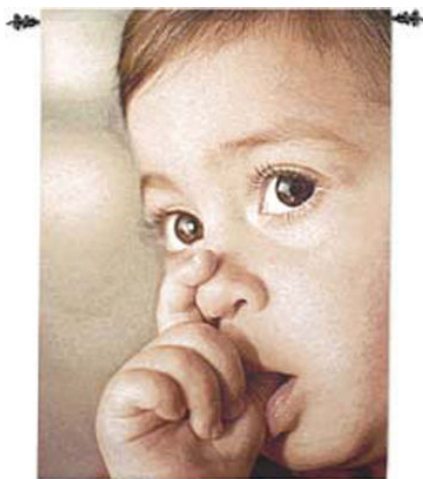

create a totally unique display for the sports fanatic in your life

Also from the Reed Arts Sports Section: Sportsball Display Domes

Check out this new way to display your favorite game ball. Display domes allow us to frame objects without the added expense of a shadowbox moulding, and when finished can be viewed from all angles as opposed to a shadowbox view.

EXTRAORDINARY OBJECTS

Photo-To-Color Throw Blanket

Transform your favorite photo into a woven heirloom, a beautiful tapestry throw. Each throw measures a generous 50" x 60", is 100% easy care cotton and can be machine-washed and dried. Through our unique process, each throw is meticulously created one at a time and your image is "woven" into each piece, not printed on. This creates a memory that is not only unique, but is functional as well. Made in the USA.

Transform Your Photo Into a Woven Work of Art

May is National Photo Month! We've recently picked up a new service and a new product, both of which relate to photography.

We can take a digital photo image and have it transformed into a throw blanket or tapestry wall hanging! The image is woven into the blanket, not just printed on. Simply provide us with your photo or digital image file, and we'll do the rest. Truly THE perfect gift for all occasions! Each woven photo blanket is 100% easy care cotton and measures 50"x60". Each tapestry wall hanging measures 26"x36" and is fully lined on the back with a pocket for a decorative metal rod with finials; hanging hardware included. These products are woven in the USA, and we have samples on display in our showroom. Your woven heirloom will arrive within 6 weeks! 