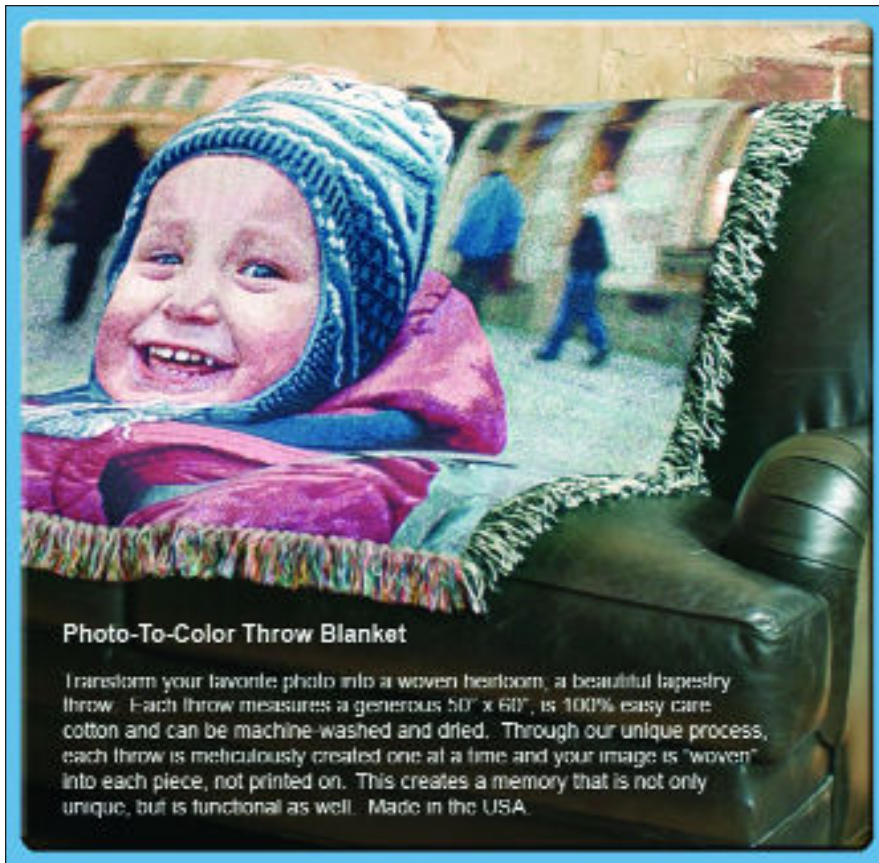

EXTRAORDINARY OBJECTS

Photo-To-Color Throw Blanket

Transform your favorite photo into a woven heirloom, a beautiful tapestry throw. Each throw measures a generous 50" x 60", is 100% easy care cotton and can be machine-washed and dried. Through our unique process, each throw is meticulously created one at a time and your image is "woven" into each piece, not printed on. This creates a memory that is not only unique, but is functional as well. Made in the USA.