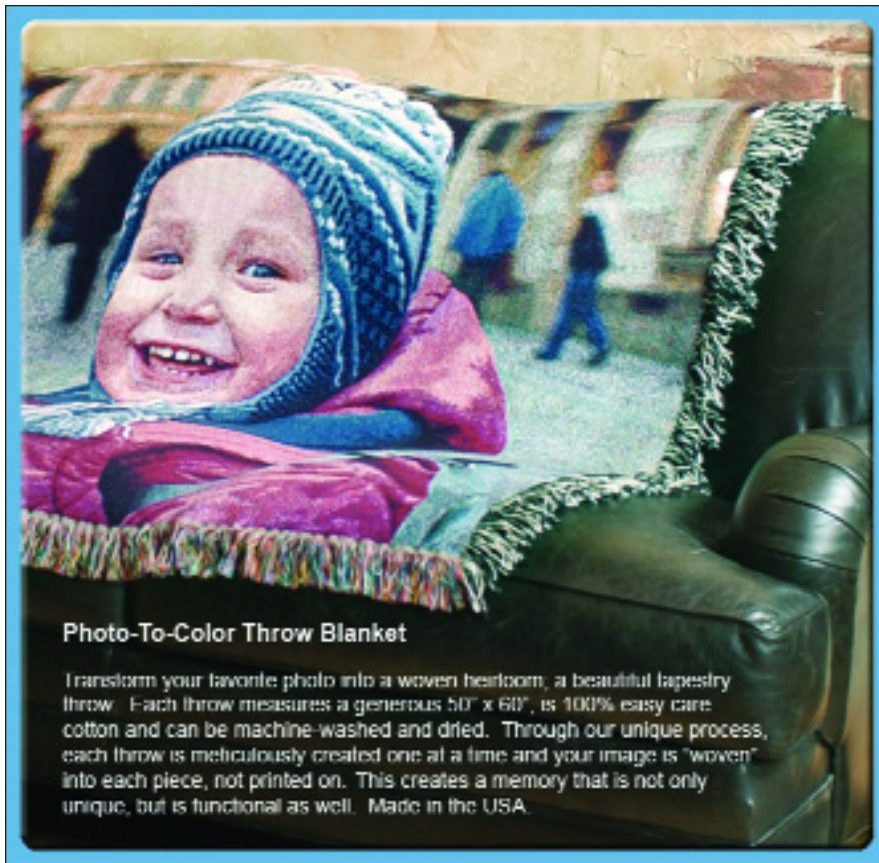

EXTRAORDINARY OBJECTS

Transform Your Photo Into a Woven Work of Art

May is National Photo Month! We've recently picked up a new service and a new product, both of which relate to photography.