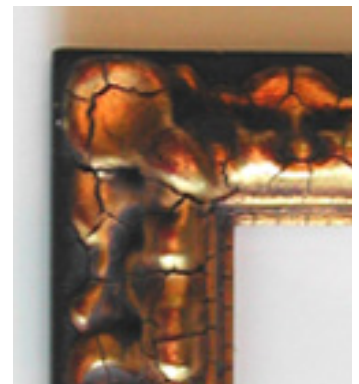

“Concerto” Frames From Larson-Juhl Create Tomorrow’s Heirlooms

Concerto, a new line of frames from Larson-Juhl, is based on designs from five cultures: Italian, Spanish, French, Dutch and American. The frames span styles made popular from the 15th-18th centuries, hand-crafted in Larson-Juhl's century old workshop in France. The historical accuracy of these designs is dead-on, and the craftsmanship is impeccable.